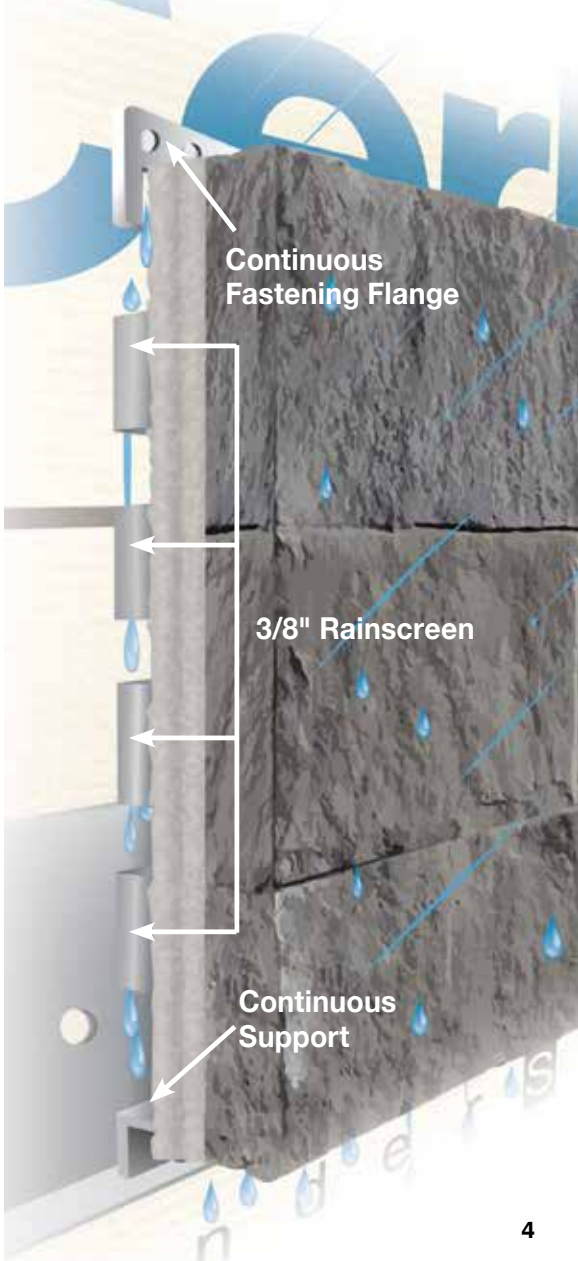

Fully-integrated rainscreen. 3/8" stainless steel insert embedded into panel allows top-to-bottom drainage to protect walls from moisture build-up and reduces the potential for moisture related issues.

Call backs are costly: Integrated rainscreen helps eliminates moisture issues. STONEfaçade Ledgestone is the only product on the market that has a true integrated rainscreen. That's essential because moisture intrusion on the exterior wall is one of the leading reasons for wall assembly failure – and costly call backs. Our integrated rainscreen has a 3/8" offset that ensures that there will be adequate air flow behind the panel. This promotes drying and helps eliminate potential moisture issues like mold and mildew within the wall cavity.

Patented Technology

Patented technology. Fully-integrated rainscreen and fastening flange that is designed to provide ease of installation.

Beveled perimeter Improves overall fit and finish for an uninterrupted appearance along the length of the wall.

Panelized

STONEfaçade LedgeStone comes in 3 different sizes that are randomly premixed within the cartons to minimize the panel appearance. The varied sizes also help minimize the amount of on-the-job cutting and reduce waste. Approximately one square of traditional masonry can be installed per day – and it can take multiple days to complete a job. Three to four squares of STONEfaçade LedgeStone can be installed in a single day, keeping your installation crew productive and getting them on to the next job-site faster.