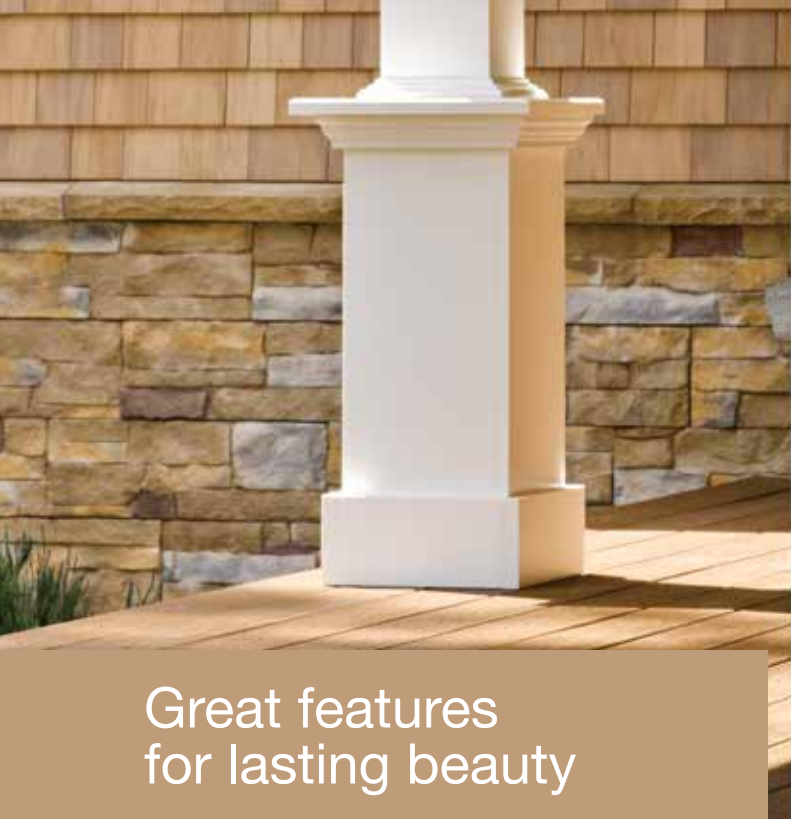

Great features for lasting beauty

Fully-integrated rainscreen. 3/8" stainless steel insert embedded into panel allows top-to-bottom drainage to protect walls from moisture build-up and reduces the potential for moisture related issues.

Call backs are costly: Integrated rainscreen helps eliminates moisture issues. STONEfaçade Ledgestone is the only product on the market that has a true integrated rainscreen. That's essential because moisture intrusion on the exterior wall is one of the leading reasons for wall assembly failure – and costly call backs. Our integrated rainscreen has a 3/8" offset that ensures that there will be adequate air flow behind the panel. This promotes drying and helps eliminate potential moisture issues like mold and mildew within the wall cavity.