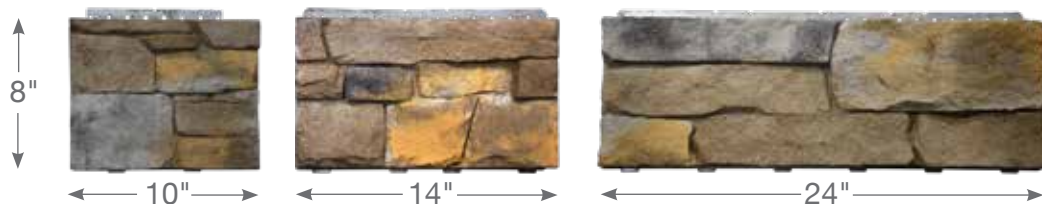

Easy to install.

Masonry skills aren't necessary: You already have all the skills you need.

STONEfaçade LedgeStone is designed for the siding installer. It's an innovative panelized stone veneer that can be installed with the same installation practices and tools already utilized by traditional siding installers. You don't need mortar, and you don't need to be a skilled mason to install it. STONEfaçade LedgeStone is affixed to the wall using a patented fastening flange. Just install a weather resistive barrier, then install the stone veneer.

See STONEfaçade installation guidelines, SF005, for complete details.

Panelized system

Easy to install

Installation is not complicated: A panelized system makes it fast and easy. You can create the same beautiful look of a real stone installation – but do it faster and easier – with STONEfaçade's panelized system. The panels are designed to fit together with beveled edges to minimize seam appearance and create a natural look on the wall. Panels are installed using stainless steel screws for a fast and easy installation.

Panelized

STONEfaçade LedgeStone comes in 3 different sizes that are randomly premixed within the cartons to minimize the panel appearance. The varied sizes also help minimize the amount of on-the-job cutting and reduce waste. Approximately one square of traditional masonry can be installed per day – and it can take multiple days to complete a job. Three to four squares of STONEfaçade LedgeStone can be installed in a single day, keeping your installation crew productive and getting them on to the next job-site faster.