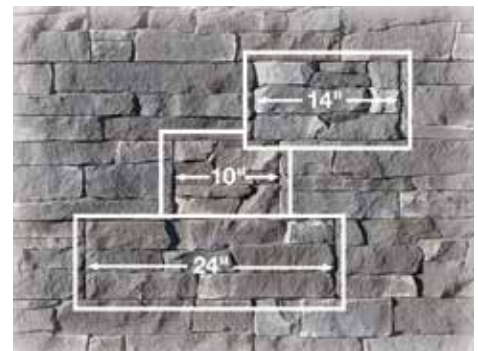

Easy to install.

Masonry skills aren't necessary: You already have all the skills you need.

STONEfaçade LedgeStone is designed for the siding installer. It's an innovative panelized stone veneer that can be installed with the same installation practices and tools already utilized by traditional siding installers. You don't need mortar, and you don't need to be a skilled mason to install it. STONEfaçade LedgeStone is affixed to the wall using a patented fastening flange. Just install a weather resistive barrier, then install the stone veneer.

See STONEfaçade installation guidelines, SF005, for complete details.

Panelized system

Easy to install

Installation is not complicated: A panelized system makes it fast and easy. You can create the same beautiful look of a real stone installation – but do it faster and easier – with STONEfaçade's panelized system. The panels are designed to fit together with beveled edges to minimize seam appearance and create a natural look on the wall. Panels are installed using stainless steel screws for a fast and easy installation.

Panelized

STONEfaçade LedgeStone comes in 3 different sizes that are randomly premixed within the cartons to minimize the panel appearance. The varied sizes also help minimize the amount of on-the-job cutting and reduce waste. Approximately one square of traditional masonry can be installed per day – and it can take multiple days to complete a job. Three to four squares of STONEfaçade LedgeStone can be installed in a single day, keeping your installation crew productive and getting them on to the next job-site faster.