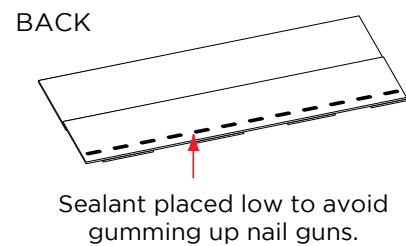

Wider. Faster. Proven.

For the past 10 years, NailTrak™ has enabled installers to shingle with improved speed and accuracy. With a nailing area that's three times WIDER than typical laminate shingles, nails hit home with NailTrak. A feature on all Landmark® Series shingles. Speed and accuracy result in lower labor costs.

No leaks. No de-lamination. No callbacks.

The cost of doing business has gone down with NailTrak.