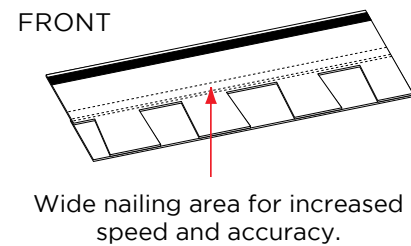

Wider. Faster. Proven.

For the past 10 years, NailTrak™ has enabled installers to shingle with improved speed and accuracy. With a nailing area that's three times WIDER than typical laminate shingles, nails hit home with NailTrak. A feature on all Landmark® Series shingles. Speed and accuracy result in lower labor costs.

No leaks. No de-lamination. No callbacks.

The cost of doing business has gone down with NailTrak.