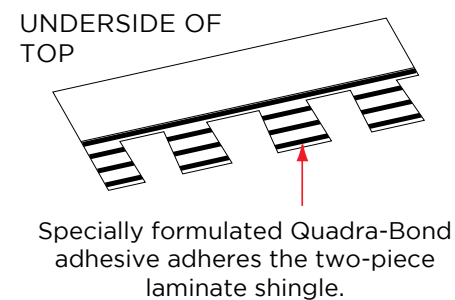

Wider. Faster. Proven.

For the past 10 years, NailTrak™ has enabled installers to shingle with improved speed and accuracy. With a nailing area that's three times WIDER than typical laminate shingles, nails hit home with NailTrak. A feature on all Landmark® Series shingles. Speed and accuracy result in lower labor costs.

No leaks. No de-lamination. No callbacks.

The cost of doing business has gone down with NailTrak.

The best formula under one roof.

We start with the highest-quality raw materials and add state-of-the-art technology to monitor our manufacturing process and test our finished products. The result is superior performance from beginning to end.

Landmark® Pro available in areas shown

NOTE: Due to limitations of printing reproduction, CertainTeed can not guarantee the identical match of the actual product color to the graphic representations throughout this publication.

learn more at: certainteed.com/roofing