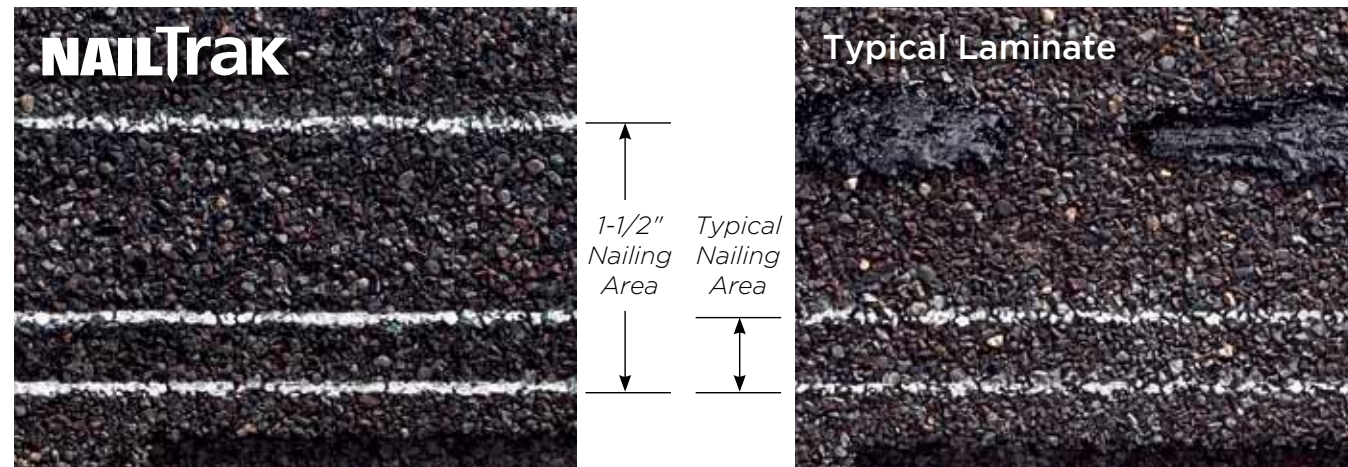

Wider. Faster. Proven.

For the past 10 years, NailTrak™ has enabled installers to shingle with improved speed and accuracy. With a nailing area that's three times WIDER than typical laminate shingles, nails hit home with NailTrak. A feature on all Landmark® Series shingles. Speed and accuracy result in lower labor costs.

No leaks. No de-lamination. No callbacks.

The cost of doing business has gone down with NailTrak.

The best formula under one roof.

We start with the highest-quality raw materials and add state-of-the-art technology to monitor our manufacturing process and test our finished products. The result is superior performance from beginning to end.

Landmark® Pro available in areas shown

NOTE: Due to limitations of printing reproduction, CertainTeed can not guarantee the identical match of the actual product color to the graphic representations throughout this publication.

learn more at: certainteed.com/roofing

CertainTeed Corporation
ROOFING • SIDING • TRIM • DECKING • RAILING • FENCE • GYPSUM • CEILINGS • INSULATION
20 Moores Road Malvern, Pa 19355 Professional: 800-233-8990 Consumer: 800-782-8777 certainteed.com

©01/18 CertainTeed Corporation, Printed in the USA, Code No. 20-20-3291