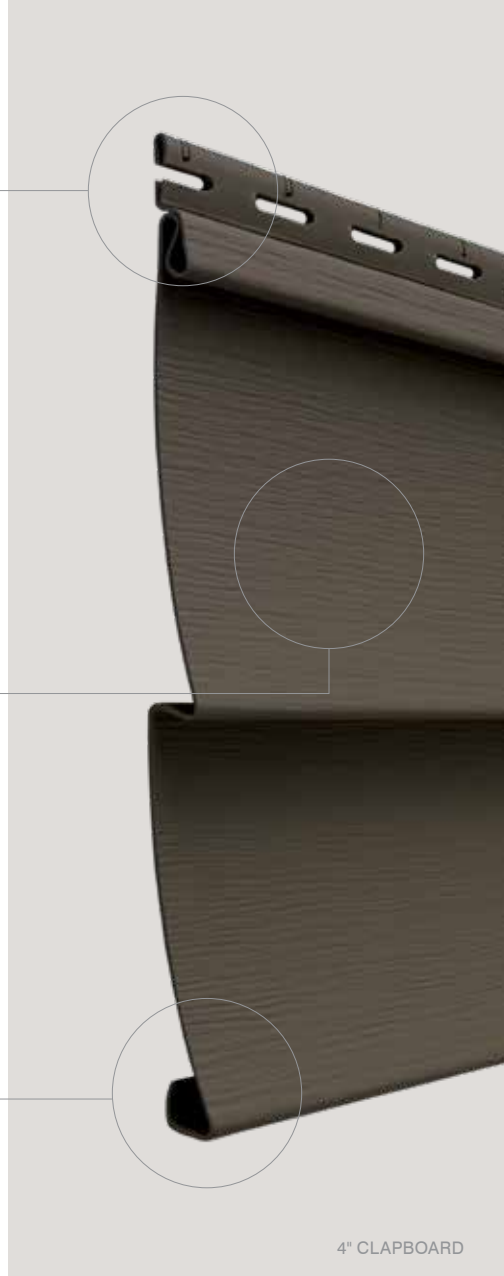

RigidForm™ Technology

RigidForm 210 (rolled over) nail hem technology stiffens siding for a straighter-on-the-wall appearance. Designed and tested to withstand windload pressures up to 210 mph.

Authentic Textures

Select cedar (woodgrain) or freshly painted (smooth) finishes.

DuraLock®

This locking system snaps tight for a secure fit.