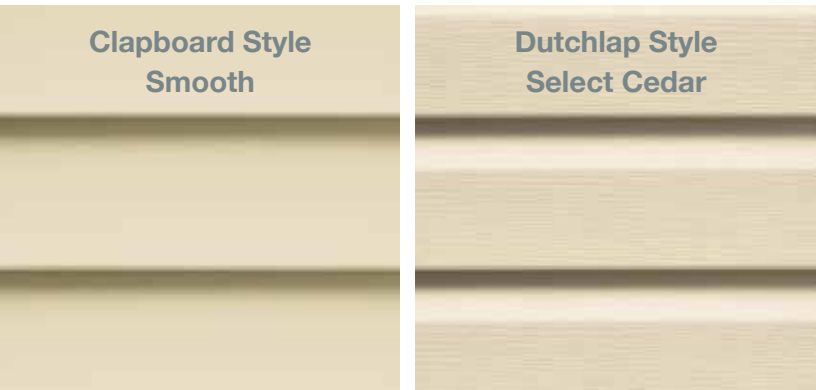

Clapboard Style
Smooth

Dutchlap Style
Select Cedar