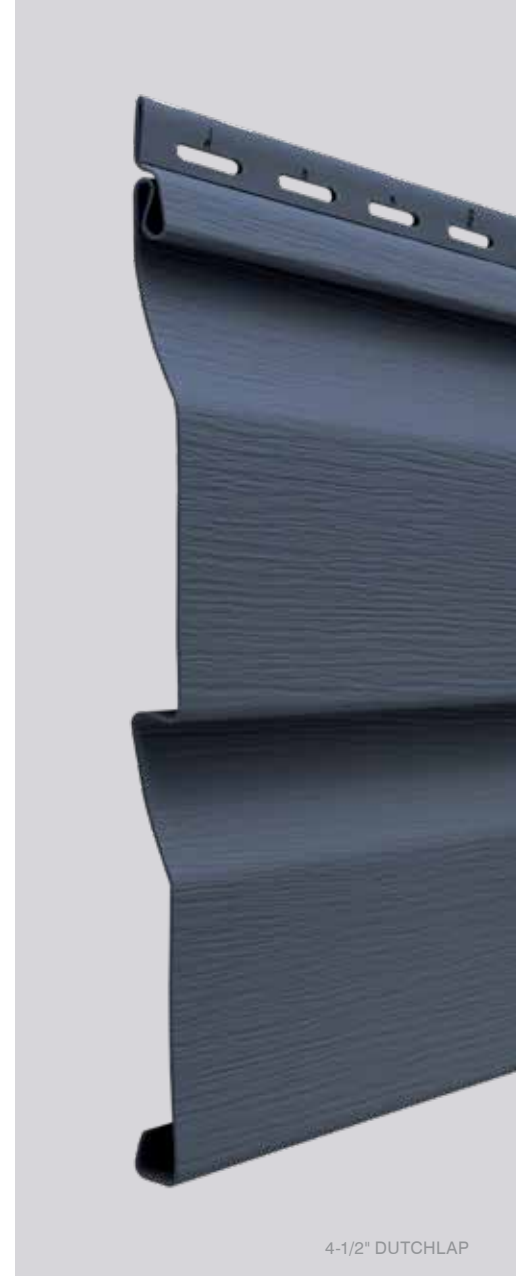

RigidForm™ Technology

RigidForm 210 (rolled over) nail hem technology stiffens siding for a straighter-on-the-wall appearance. Designed and tested to withstand windload pressures up to 210 mph.

Authentic Textures

Select cedar (woodgrain) or freshly painted (smooth) finishes.

DuraLock®

This locking system snaps tight for a secure fit.