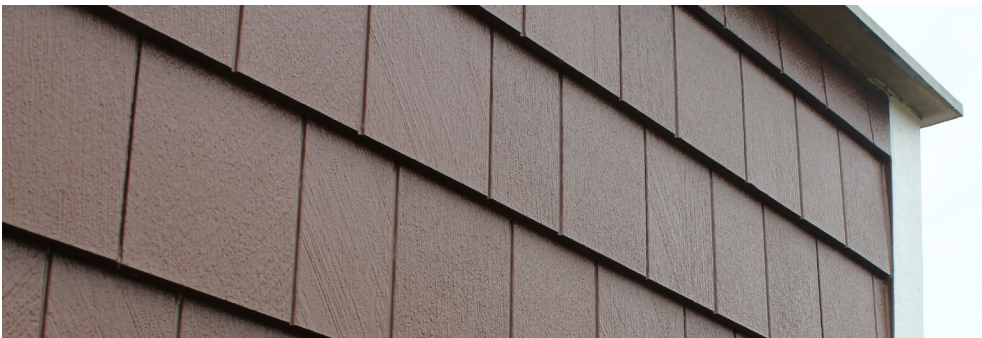

NEW! LP® Perfection Shingle

- Features fine sawn wood texture with no knots
- Balance of cedar like texture and the clean lines of shingles with a 5.5" to 6.5" reveal
- Beautiful aesthetic for accents, gables or siding walls
- Pre-Primed for exceptional paint adhesion.
- Perfect for a wide range of applications.

LP® SmartSide® 5/50 Warranty

100% labor and material replacement

prorated limited warranty on substrate

Complete warranty details available at lpcorp.com

LP SmartSide Perfection Shingle (fiber)

LENGTH	ACTUAL WIDTH	MINIMUM THICKNESS	PID NUMBER	WEIGHT
4 ft. (47.88 in.) (1.2 m)	7.88 in. (200.2 mm)	0.375 in. (9.5 mm)	40796	1.5 psf