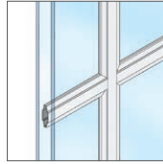

## GRILLES

Choose the look of true divided light, removable roomside grilles or make cleaning easier by selecting grilles-between-the-glass.

**OGEE INTEGRAL LIGHT TECHNOLOGY<sup>1</sup>**  
7/8", 1-1/4" OR 2"