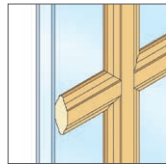

## GRILLES

Choose the look of true divided light, removable roomside grilles or make cleaning easier by selecting grilles-between-the-glass.

**OGEE INTEGRAL LIGHT TECHNOLOGY<sup>1</sup>**  
7/8", 1-1/4" OR 2"

**ALUMINUM GRILLES-BETWEEN-THE-GLASS**  
3/4"

**ROOMSIDE REMOVABLE GRILLES<sup>1</sup>**  
3/4", 1-1/4" OR 2"